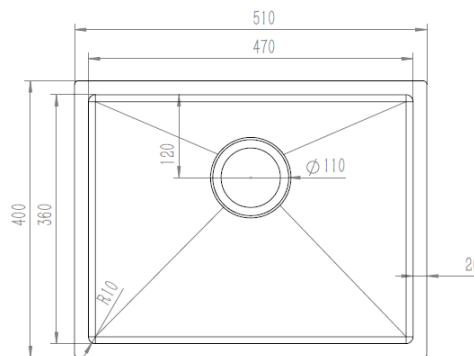

Model: SK-400A

Bowl size: 400 x 380 x 200mm (L x W x D)

Overall size: 440 x 420 x 200mm (L x W x D)

Radius 10

Thickness 1.2mm

Included overflow and waste kit

Model: SK-400B1

Bowl size: 400 x 400 x 200mm (L x W x D)

Overall size: 440 x 440 x 200mm (L x W x D)

Radius 10

Thickness 1.2mm

Included overflow and waste kit

Model: SK-470A

Bowl size: 470 x 360 x 200mm (L x W x D)

Overall size: 510 x 400 x 200mm (L x W x D)

Radius 10

Thickness 1.2mm

Included overflow and waste kit

Model: SK-750A

Bowl size: 365x380x200mm

+ 365x380x200mm (L x W x D)

Overall size: 790 x 420 x 200mm (L x W x D)

Radius 10

Thickness 1.2mm

Included overflow and waste kit

Model: SA-540W

Bowl size: 540 x 410 x 200mm (L x W x D)

Overall size: 580 x 450 x 200mm (L x W x D)

Radius 10

Thickness 1.2mm

Included overflow and waste kit

Model: SA-780W