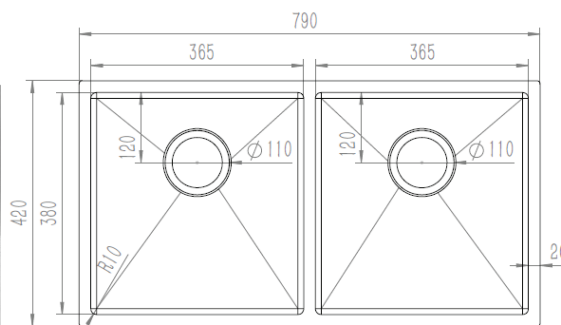

Model: SK-400A

Bowl size: 400 x 380 x 200mm (L x W x D)

Overall size: 440 x 420 x 200mm (L x W x D)

Radius 10

Thickness 1.2mm

Included overflow and waste kit

Model: SK-400B1

Bowl size: 400 x 400 x 200mm (L x W x D)

Overall size: 440 x 440 x 200mm (L x W x D)

Radius 10

Thickness 1.2mm

Included overflow and waste kit

Model: SK-470A

Bowl size: 470 x 360 x 200mm (L x W x D)

Overall size: 510 x 400 x 200mm (L x W x D)

Radius 10

Thickness 1.2mm

Included overflow and waste kit

Model: SK-750A

Bowl size: 365x380x200mm

+ 365x380x200mm (L x W x D)

Overall size: 790 x 420 x 200mm (L x W x D)

Radius 10

Thickness 1.2mm

Included overflow and waste kit

Model: SA-540W

Bowl size: 540 x 410 x 200mm (L x W x D)

Overall size: 580 x 450 x 200mm (L x W x D)

Radius 10

Thickness 1.2mm

Included overflow and waste kit

Model: SA-780W