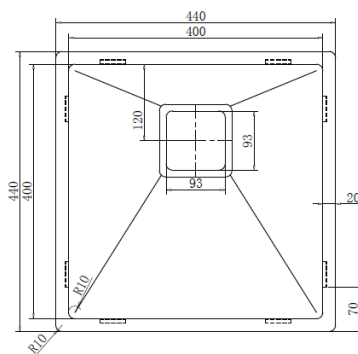

Thickness 1.2mm

Included overflow and waste kit

Model: SK-750A

Bowl size: 365x380x200mm

+ 365x380x200mm (L x W x D)

Overall size: 790 x 420 x 200mm (L x W x D)

Radius 10

Thickness 1.2mm

K28®

Sanitaryware & Sink Accessories

Louvre Series

羅浮宮系列

HIGH QUALITY 304 STAINLESS STEEL SINK

Model: SA-400W

Bowl size: 400 x 400 x 200mm (L x W x D)

Overall size: 440 x 440 x 200mm (L x W x D)

Included overflow and waste kit

Model: SA-540W

Bowl size: 540 x 410 x 200mm (L x W x D)

Overall size: 580 x 450 x 200mm (L x W x D)

Radius 10

Thickness 1.2mm

Included overflow and waste kit

Model: SA-780W

Bowls size: 380x380x200mm
+ 380x380x200mm (L x W x D)

Overall size: 820 x 420 x 200mm (L x W x D)

Radius 10

Thickness 1.2mm

Included overflow and waste kit

* 目錄內所有圖片色樣及尺寸資料僅供參考，產品尺寸及顏色以真實樣本為準。

* 如有任何爭議，一切以 Kitchen 28 Limited 最後決定為準。