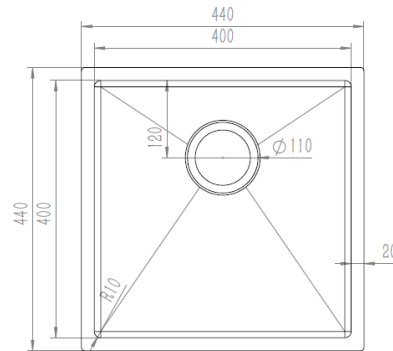

Model: SK-400A

Bowl size: 400 x 380 x 200mm (L x W x D)

Overall size: 440 x 420 x 200mm (L x W x D)

Radius 10

Thickness 1.2mm

Included overflow and waste kit

Model: SK-400B1

Bowl size: 400 x 400 x 200mm (L x W x D)

Overall size: 440 x 440 x 200mm (L x W x D)

Radius 10

Thickness 1.2mm

Included overflow and waste kit

Model: SK-470A

Bowl size: 470 x 360 x 200mm (L x W x D)

Overall size: 510 x 400 x 200mm (L x W x D)

Radius 10

Thickness 1.2mm

Included overflow and waste kit

Model: SK-750A

Bowl size: 365x380x200mm

+ 365x380x200mm (L x W x D)

Overall size: 790 x 420 x 200mm (L x W x D)

Radius 10

Thickness 1.2mm

Included overflow and waste kit

Model: SA-540W

Bowl size: 540 x 410 x 200mm (L x W x D)

Overall size: 580 x 450 x 200mm (L x W x D)

Radius 10

Thickness 1.2mm

Included overflow and waste kit

Model: SA-780W