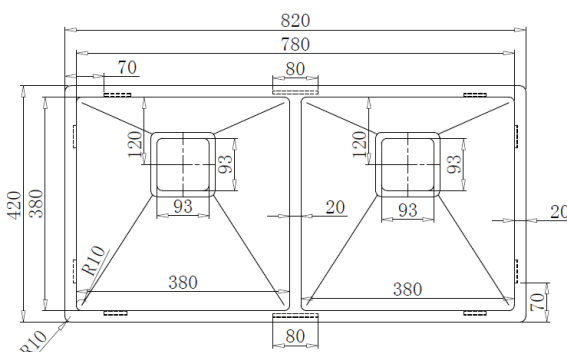

K28®

Sanitaryware & Sink Accessories

Louvre Series

羅浮宮系列

HIGH QUALITY 304 STAINLESS STEEL SINK

Model: SA-400W

Bowl size: 400 x 400 x 200mm (L x W x D)

Overall size: 440 x 440 x 200mm (L x W x D)

Radius 10

Thickness 1.2mm

Included overflow and waste kit

Model: SA-400C1

Bowl size: 400 x 380 x 200mm (L x W x D)

Overall size: 440 x 420 x 200mm (L x W x D)

Radius 10

Thickness 1.2mm

Included overflow and waste kit

Model: SA-540W

Bowl size: 540 x 410 x 200mm (L x W x D)

Overall size: 580 x 450 x 200mm (L x W x D)

Radius 10

Thickness 1.2mm

Included overflow and waste kit

Model: SA-780W

Bowls size: 380x380x200mm
+ 380x380x200mm (L x W x D)

Overall size: 820 x 420 x 200mm (L x W x D)

Radius 10

Thickness 1.2mm

Included overflow and waste kit

* 目錄內所有圖片色樣及尺寸資料僅供參考，產品尺寸及顏色以真實樣本為準。

* 如有任何爭議，一切以 Kitchen 28 Limited 最後決定為準。