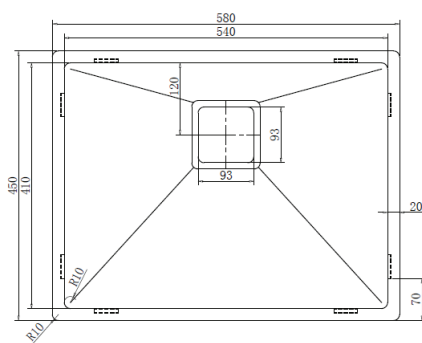

K28®

Sanitaryware & Sink Accessories

Louvre Series

羅浮宮系列

HIGH QUALITY 304 STAINLESS STEEL SINK

Model: SA-400W

Bowl size: 400 x 400 x 200mm (L x W x D)

Overall size: 440 x 440 x 200mm (L x W x D)

Radius 10

Thickness 1.2mm

Included overflow and waste kit

Model: SA-400C1

Bowl size: 400 x 380 x 200mm (L x W x D)

Overall size: 440 x 420 x 200mm (L x W x D)

Radius 10

Thickness 1.2mm

Included overflow and waste kit

Model: SA-540W

Bowl size: 540 x 410 x 200mm (L x W x D)

Overall size: 580 x 450 x 200mm (L x W x D)

Radius 10

Thickness 1.2mm

Included overflow and waste kit

Model: SA-780W

Bowls size: 380x380x200mm
+ 380x380x200mm (L x W x D)

Overall size: 820 x 420 x 200mm (L x W x D)

Radius 10

Thickness 1.2mm

Included overflow and waste kit

* 目錄內所有圖片色樣及尺寸資料僅供參考，產品尺寸及顏色以真實樣本為準。

* 如有任何爭議，一切以 Kitchen 28 Limited 最後決定為準。