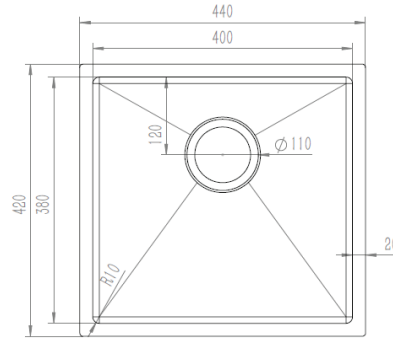

Model: SK-400A

Bowl size: 400 x 380 x 200mm (L x W x D)

Overall size: 440 x 420 x 200mm (L x W x D)

Radius 10

Thickness 1.2mm

Included overflow and waste kit

Model: SK-400B1

Bowl size: 400 x 400 x 200mm (L x W x D)

Overall size: 440 x 440 x 200mm (L x W x D)

Radius 10

Thickness 1.2mm

Included overflow and waste kit

Model: SK-470A

Bowl size: 470 x 360 x 200mm (L x W x D)

Overall size: 510 x 400 x 200mm (L x W x D)

Radius 10

Included overflow and waste kit

Model: SA-540W

Bowl size: 540 x 410 x 200mm (L x W x D)

Overall size: 580 x 450 x 200mm (L x W x D)

Radius 10

Thickness 1.2mm

Included overflow and waste kit

Model: SA-780W

Bowls size: 380x380x200mm
+ 380x380x200mm (L x W x D)

Overall size: 820 x 420 x 200mm (L x W x D)

Radius 10

Thickness 1.2mm

Included overflow and waste kit

* 目錄內所有圖片色樣及尺寸資料僅供參考，產品尺寸及顏色以真實樣本為準。

* 如有任何爭議，一切以 Kitchen 28 Limited 最後決定為準。