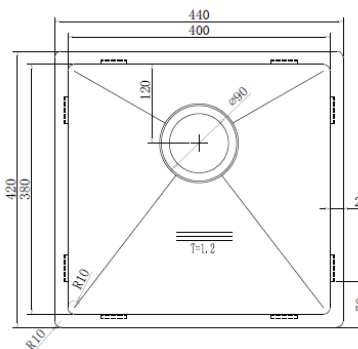

K28®

Sanitaryware & Sink Accessories

Louvre Series

羅浮宮系列

HIGH QUALITY 304 STAINLESS STEEL SINK

Model: SA-400W

Bowl size: 400 x 400 x 200mm (L x W x D)

Overall size: 440 x 440 x 200mm (L x W x D)

Radius 10

Thickness 1.2mm

Included overflow and waste kit

Model: SA-400C1

Bowl size: 400 x 380 x 200mm (L x W x D)

Overall size: 440 x 420 x 200mm (L x W x D)

Radius 10

Thickness 1.2mm

Included overflow and waste kit

Model: SA-540W

Bowl size: 540 x 410 x 200mm (L x W x D)

Overall size: 580 x 450 x 200mm (L x W x D)

Radius 10

Thickness 1.2mm

Included overflow and waste kit

Model: SA-780W

Bowls size: 380x380x200mm
+ 380x380x200mm (L x W x D)

Overall size: 820 x 420 x 200mm (L x W x D)

Radius 10

Thickness 1.2mm

Included overflow and waste kit

* 目錄內所有圖片色樣及尺寸資料僅供參考，產品尺寸及顏色以真實樣本為準。

* 如有任何爭議，一切以 Kitchen 28 Limited 最後決定為準。