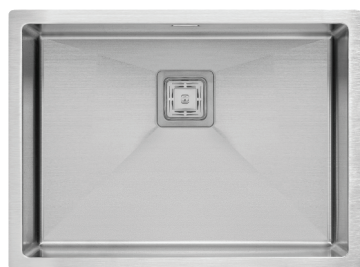

Kitchen 28 Limited

K28®

France

K28®

Sanitaryware & Sink Accessories

Versailles Series

凡爾賽宮系列

HIGH QUALITY 304 STAINLESS STEEL SINK

K28®

Sanitaryware & Sink Accessories

Louvre Series

羅浮宮系列

HIGH QUALITY 304 STAINLESS STEEL SINK

Model: SA-400W

Bowl size: 400 x 400 x 200mm (L x W x D)

Overall size: 440 x 440 x 200mm (L x W x D)

Radius 10

Thickness 1.2mm

Included overflow and waste kit

Model: SA-400C1

Bowl size: 400 x 380 x 200mm (L x W x D)

Overall size: 440 x 420 x 200mm (L x W x D)

Radius 10

Thickness 1.2mm

Included overflow and waste kit

Model: SA-540W

Bowl size: 540 x 410 x 200mm (L x W x D)

Overall size: 580 x 450 x 200mm (L x W x D)

Radius 10

Thickness 1.2mm

Included overflow and waste kit

Model: SA-780W